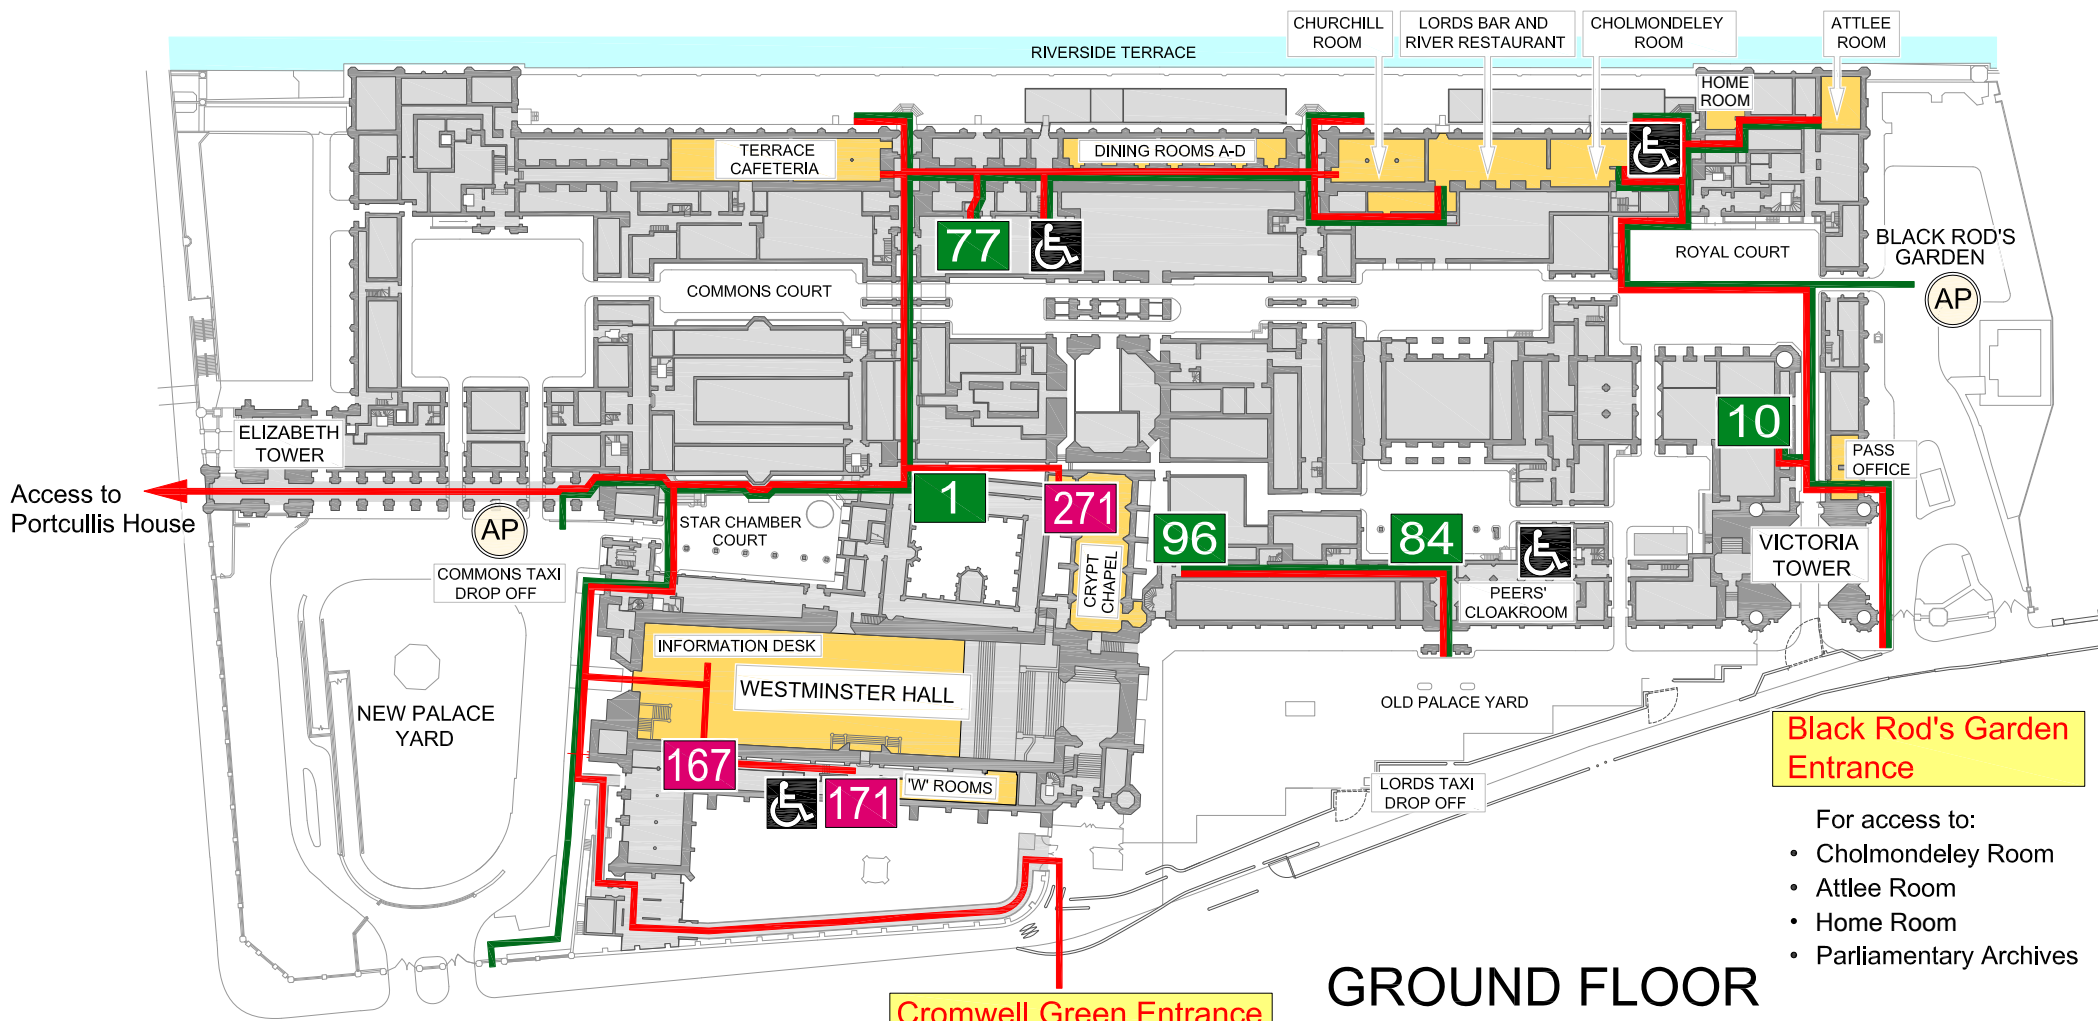

PALACE OF WESTMINSTER

ACCESS AND EMERGENCY EVACUATION ROUTES, LIFTS, LAVATORIES AND OTHER FACILITIES FOR MOBILITY AND SENSORY IMPAIRED PERSONS

Cromwell Green Entrance

- For access to:
- Westminster Hall
 - Committee Rooms
 - Central Lobby
 - Strangers' Galleries
 - Churchill Room and Dining Rooms
 - Riverside Terrace

Black Rod's Garden Entrance

- For access to:
- Cholmondeley Room
 - Attlee Room
 - Home Room
 - Parliamentary Archives

GROUND FLOOR

NOTE
Wheelchair users evacuating in an emergency should exit lifts 11, 13, 14 and 95 on the Principal Floor and transfer to the nearest evacuation lift that provides an exit at ground floor level.

PRINCIPAL FLOOR

- Access Route
- Evacuation Route
- Lavatory for wheelchair users
- Induction loop area
- 1 Individually numbered lifts for access only
- 1 Individually numbered lifts for emergency evacuation
- AP Assembly Point