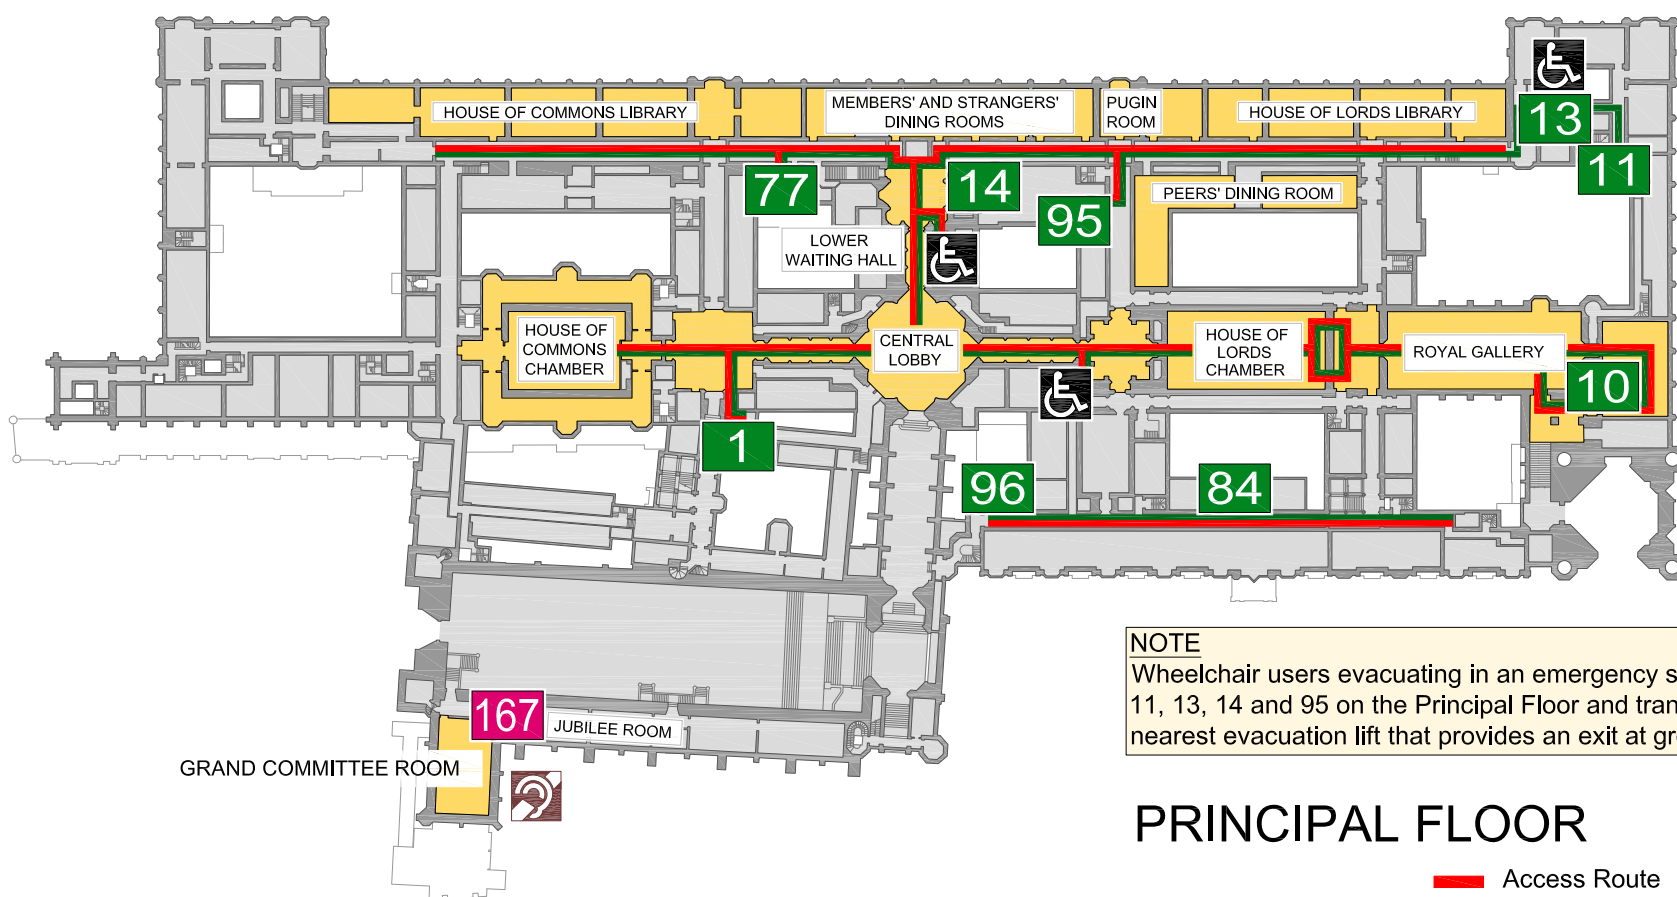

PALACE OF WESTMINSTER

ACCESS AND EMERGENCY EVACUATION ROUTES, LIFTS, LAVATORIES AND OTHER FACILITIES FOR MOBILITY AND SENSORY IMPAIRED PERSONS

Cromwell Green Entrance

- For access to:
- Westminster Hall
 - Committee Rooms
 - Central Lobby
 - Strangers' Galleries
 - Churchill Room and Dining Rooms
 - Riverside Terrace

Black Rod's Garden Entrance

- For access to:
- Cholmondeley Room
 - Attlee Room
 - Home Room
 - Parliamentary Archives

GROUND FLOOR

NOTE
Wheelchair users evacuating in an emergency should exit lifts 11, 13, 14 and 95 on the Principal Floor and transfer to the nearest evacuation lift that provides an exit at ground floor level.

PRINCIPAL FLOOR

- Access Route
- Evacuation Route
- Lavatory for wheelchair users
- Induction loop area
- 1 Individually numbered lifts for access only
- 1 Individually numbered lifts for emergency evacuation
- AP Assembly Point