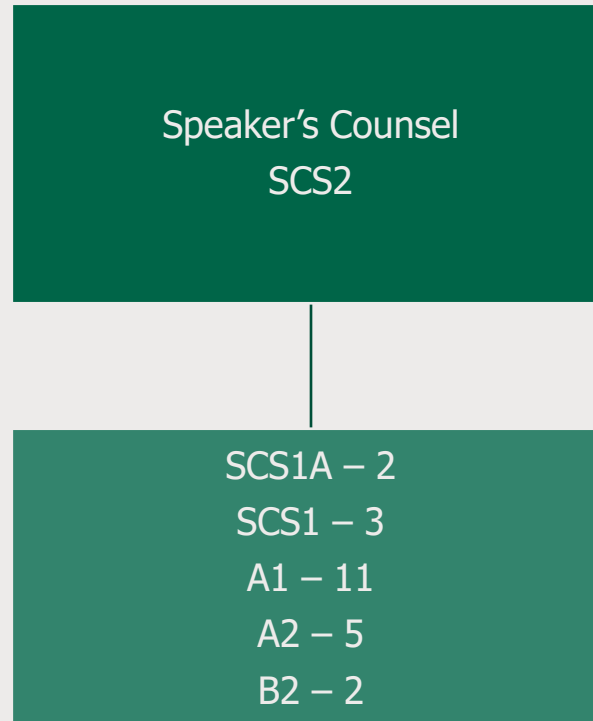

Speaker's Counsel

February 2022

Key	SCS2	SCS1A	SCS1	A1	A2	B2
	£85,000 - £128,300	£78,000 - £108,482	£75,953 - £95,964	£63,716 - £75,953	£50,870 - £62,643	£30,985 - £36,532

SCS3, 2, 1A, 1 are Senior Commons Structure pay bands.
Pay Bands A to D broadly read across to Civil Service grades 6 to Administrative Assistant.