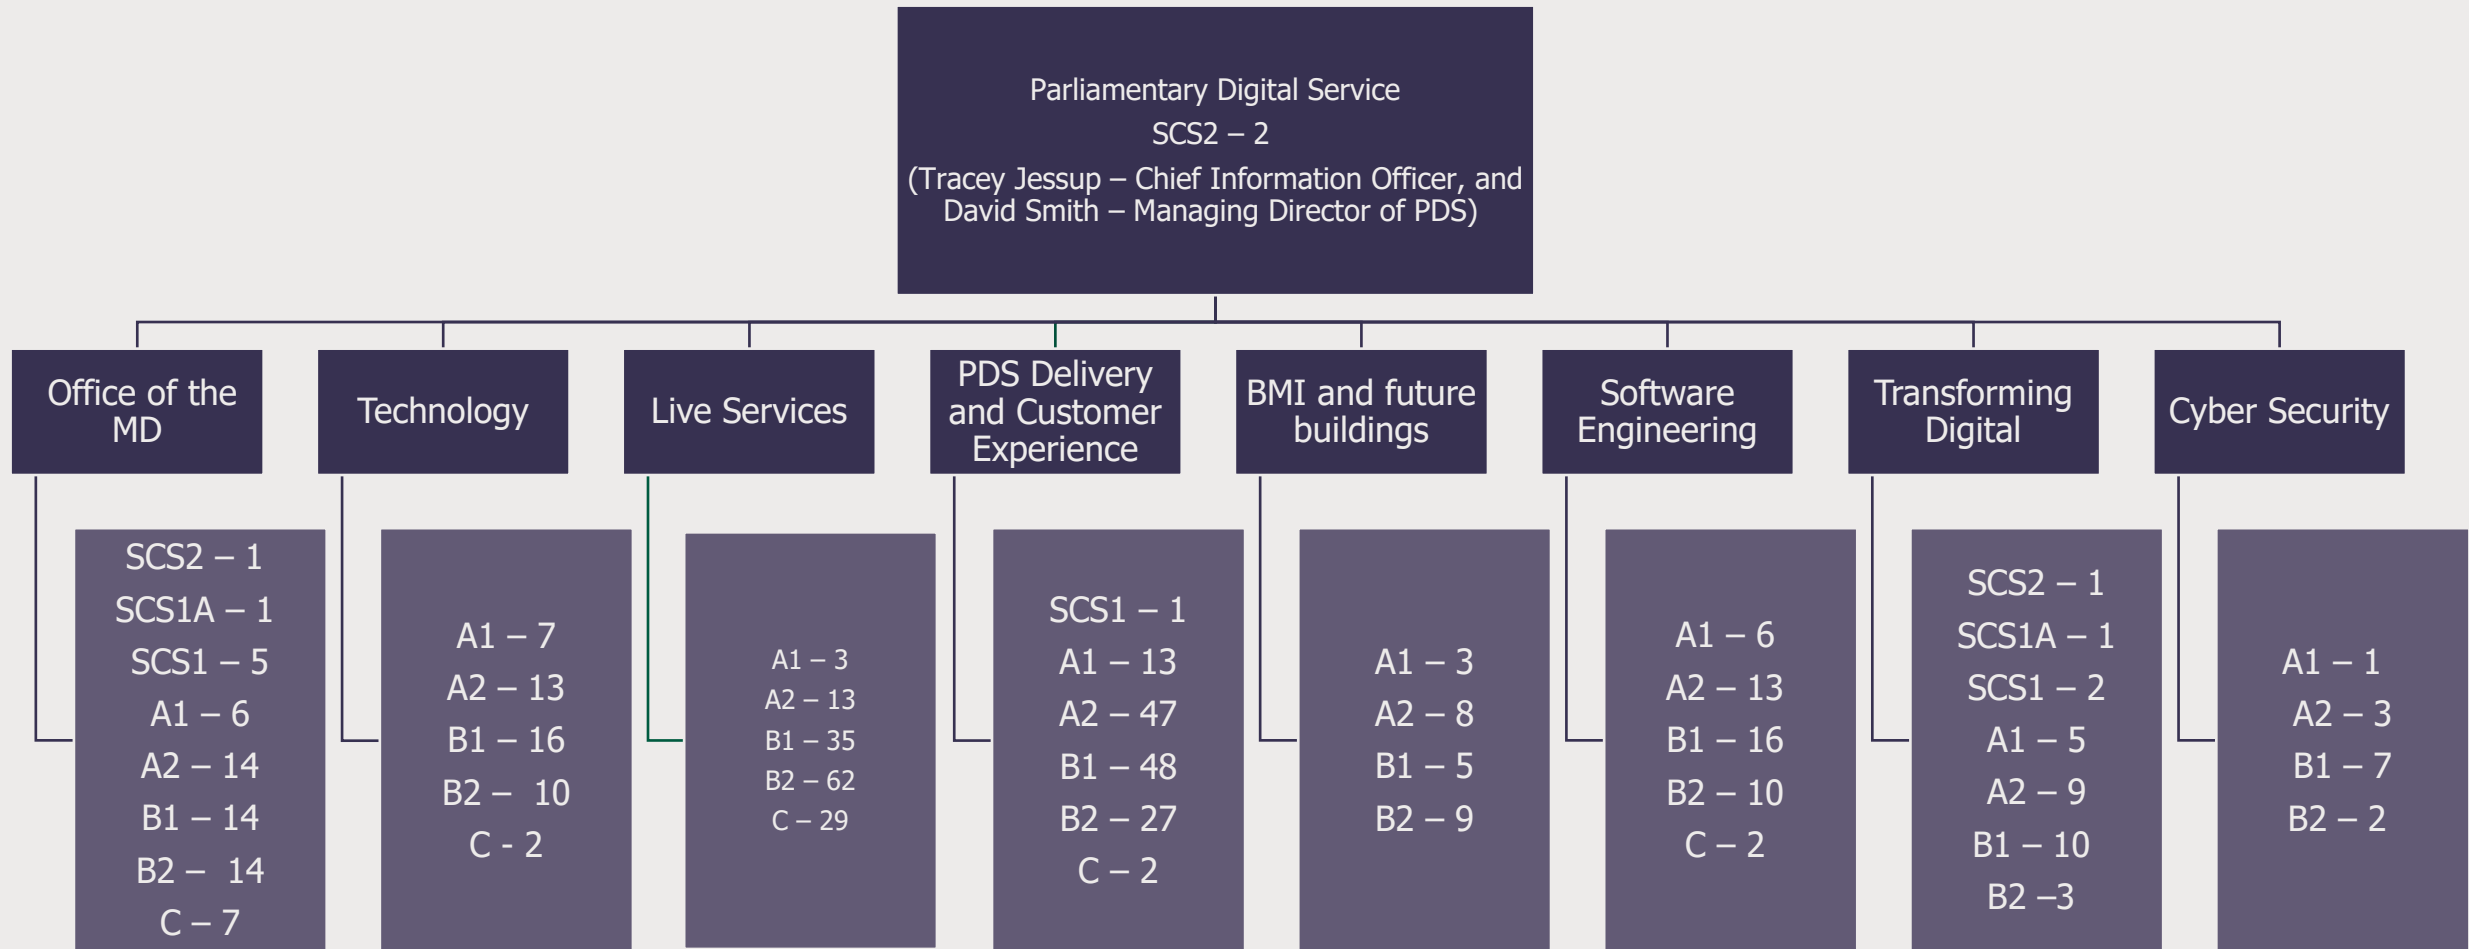

Parliamentary Digital Service

February 2022

Key	SCS2	SCS1A	SCS1	A1	A2	B1	B2	C
	£85,000 - £128,300	£78,000 - £108,482	£75,953 - £95,964	£63,716 - £75,953	£50,870 - £62,643	£37,510 - £43,361	£30,985 - £36,532	£26,715 - £30,370

SCS3, 2, 1A, 1 are Senior Commons Structure pay bands.
Pay Bands A to D broadly read across to Civil Service grades 6 to Administrative Assistant.