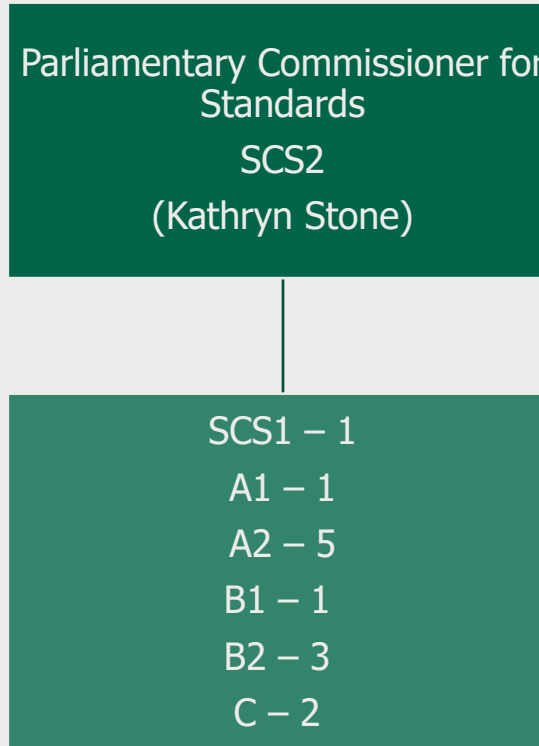

# Parliamentary Commissioner for Standards

February 2022

Key	SCS2	SCS1	A1	A2	B1	B2	C
	£85,000 - £128,300	£75,953 - £95,964	£63,716 - £75,953	£50,870 - £62,643	£37,510 - £43,361	£30,985 - £36,532	£26,715 - £30,370

SCS3, 2, 1A, 1 are Senior Commons Structure pay bands.  
Pay Bands A to D broadly read across to Civil Service grades 6 to Administrative Assistant.