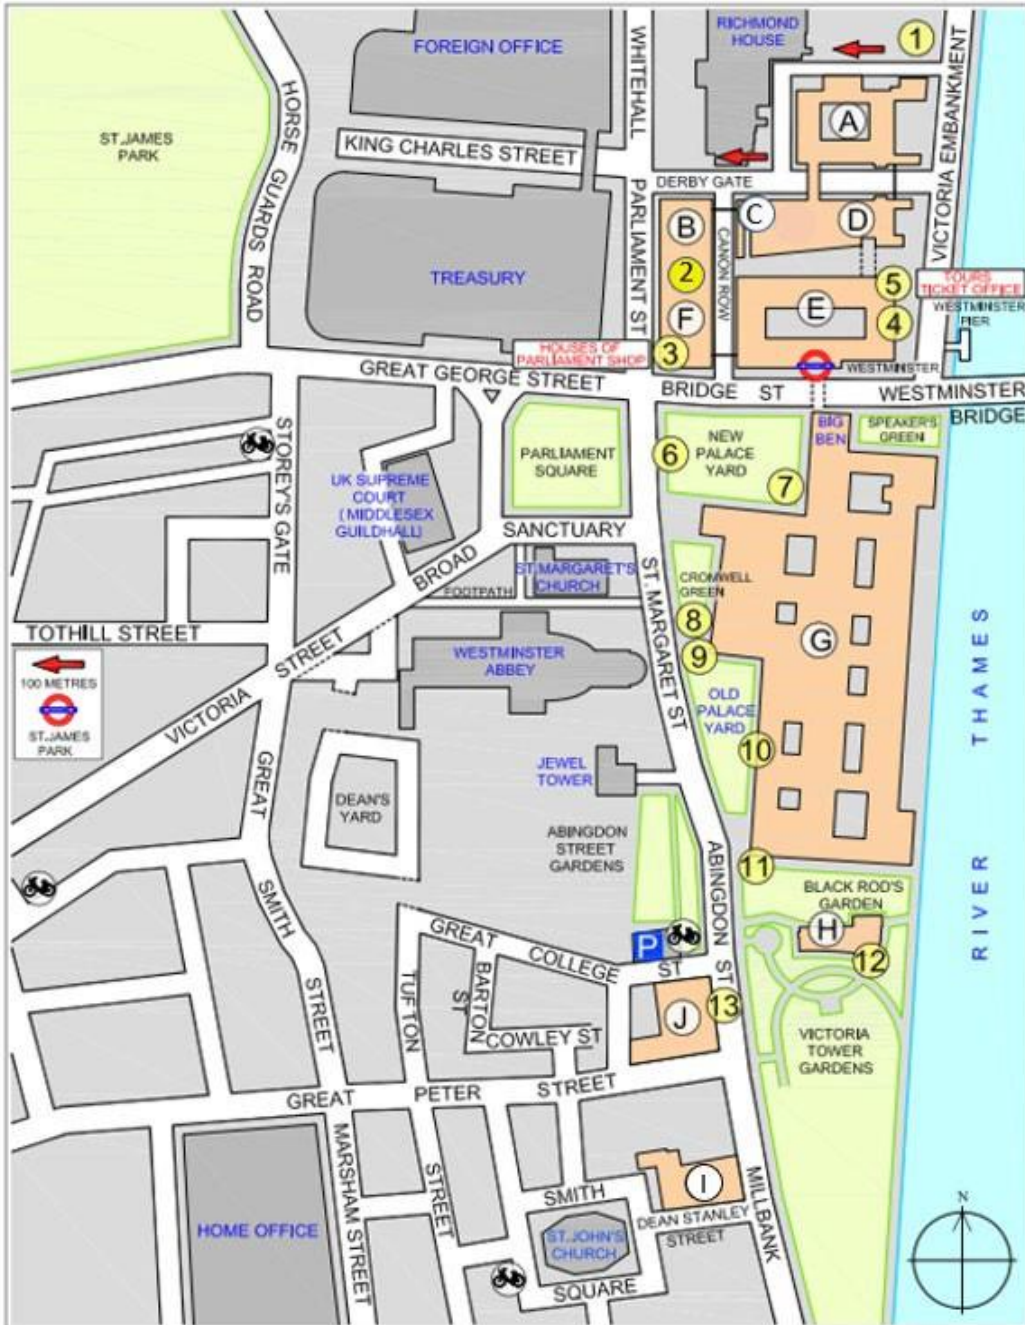

ENTRANCES & OFFICES

1. North Entrance (Vehicles Only)
2. 1 Parliament Street Pass Issuing Office
3. Parliamentary Bookshop
4. Portcullis Main Entrance
5. Tours Ticket Office
6. Carriage Gates
7. Members Entrance
8. Cromwell Green Visitor Entrance
9. St. Stephens Entrance
10. Peers Entrance
11. Black Rod's Garden Pass Issuing Office
12. Education Centre Main Entrance
13. Millbank House Main Entrance

BUILDINGS

- A. Norman Shaw North
- B. 1 Derby Gate
- C. 1 Canon Row
- D. Norman Shaw South
- E. Portcullis House
- F. 1 Parliament Street
- G. Palace of Westminster
- H. Education Centre
- I. Millbank House
- J. 7 Millbank

RAIL

The nearest stations are Charing Cross, Victoria, and Waterloo.

UNDERGROUND

Westminster Tube Station for the Circle, District and Jubilee lines.

BUS

Buses 3, 11, 12, 24, 53, 87, 88, 148, 159, 211, 453 all stop nearby.

The use of public transport is advised as parking is limited around the Parliamentary Estate.