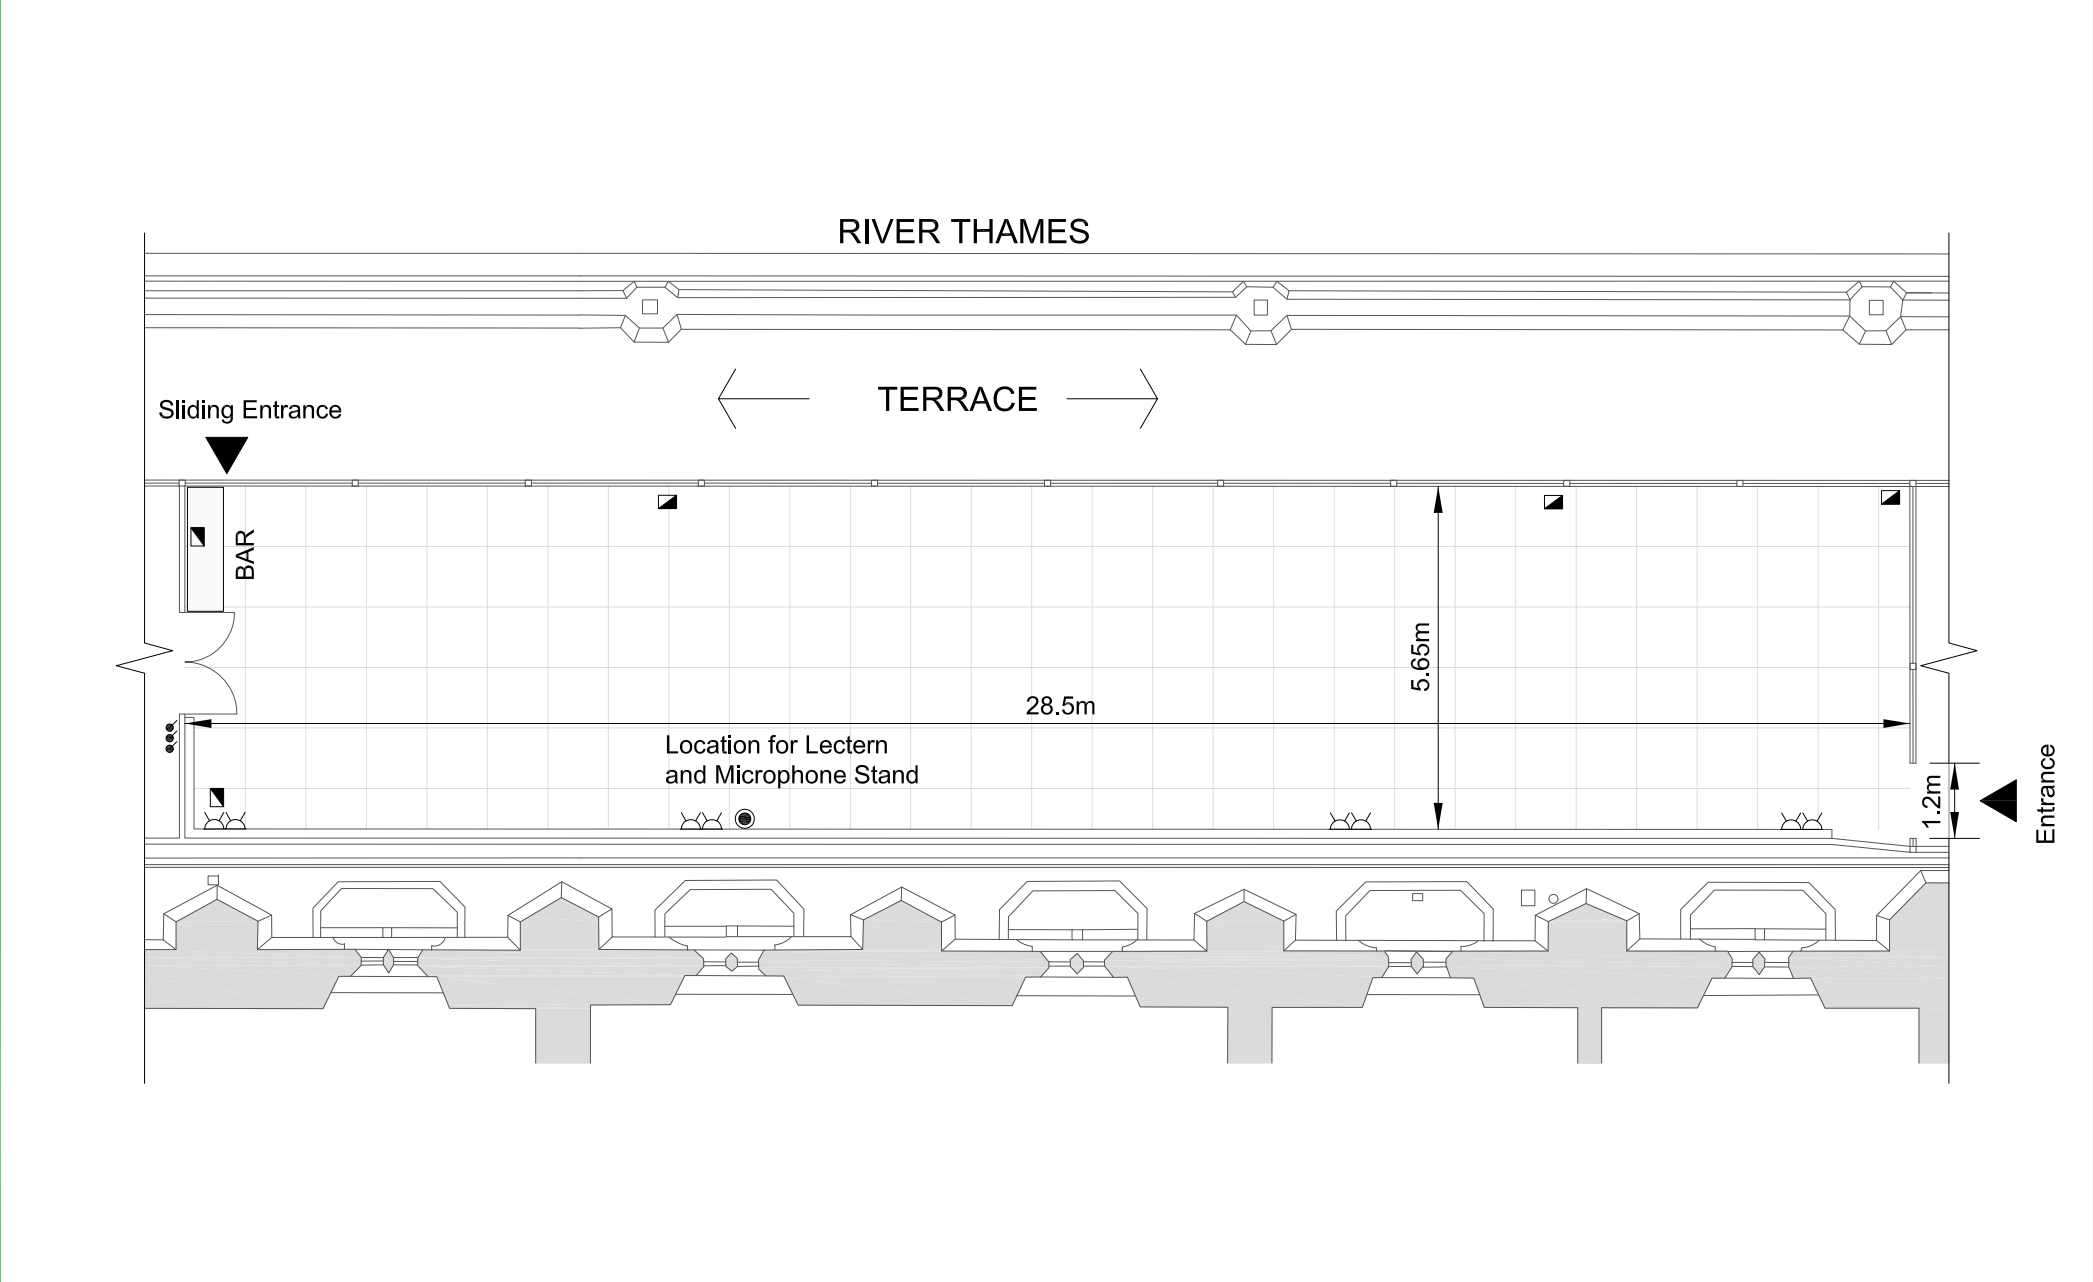

# Terrace Pavilion

area 161 square metres