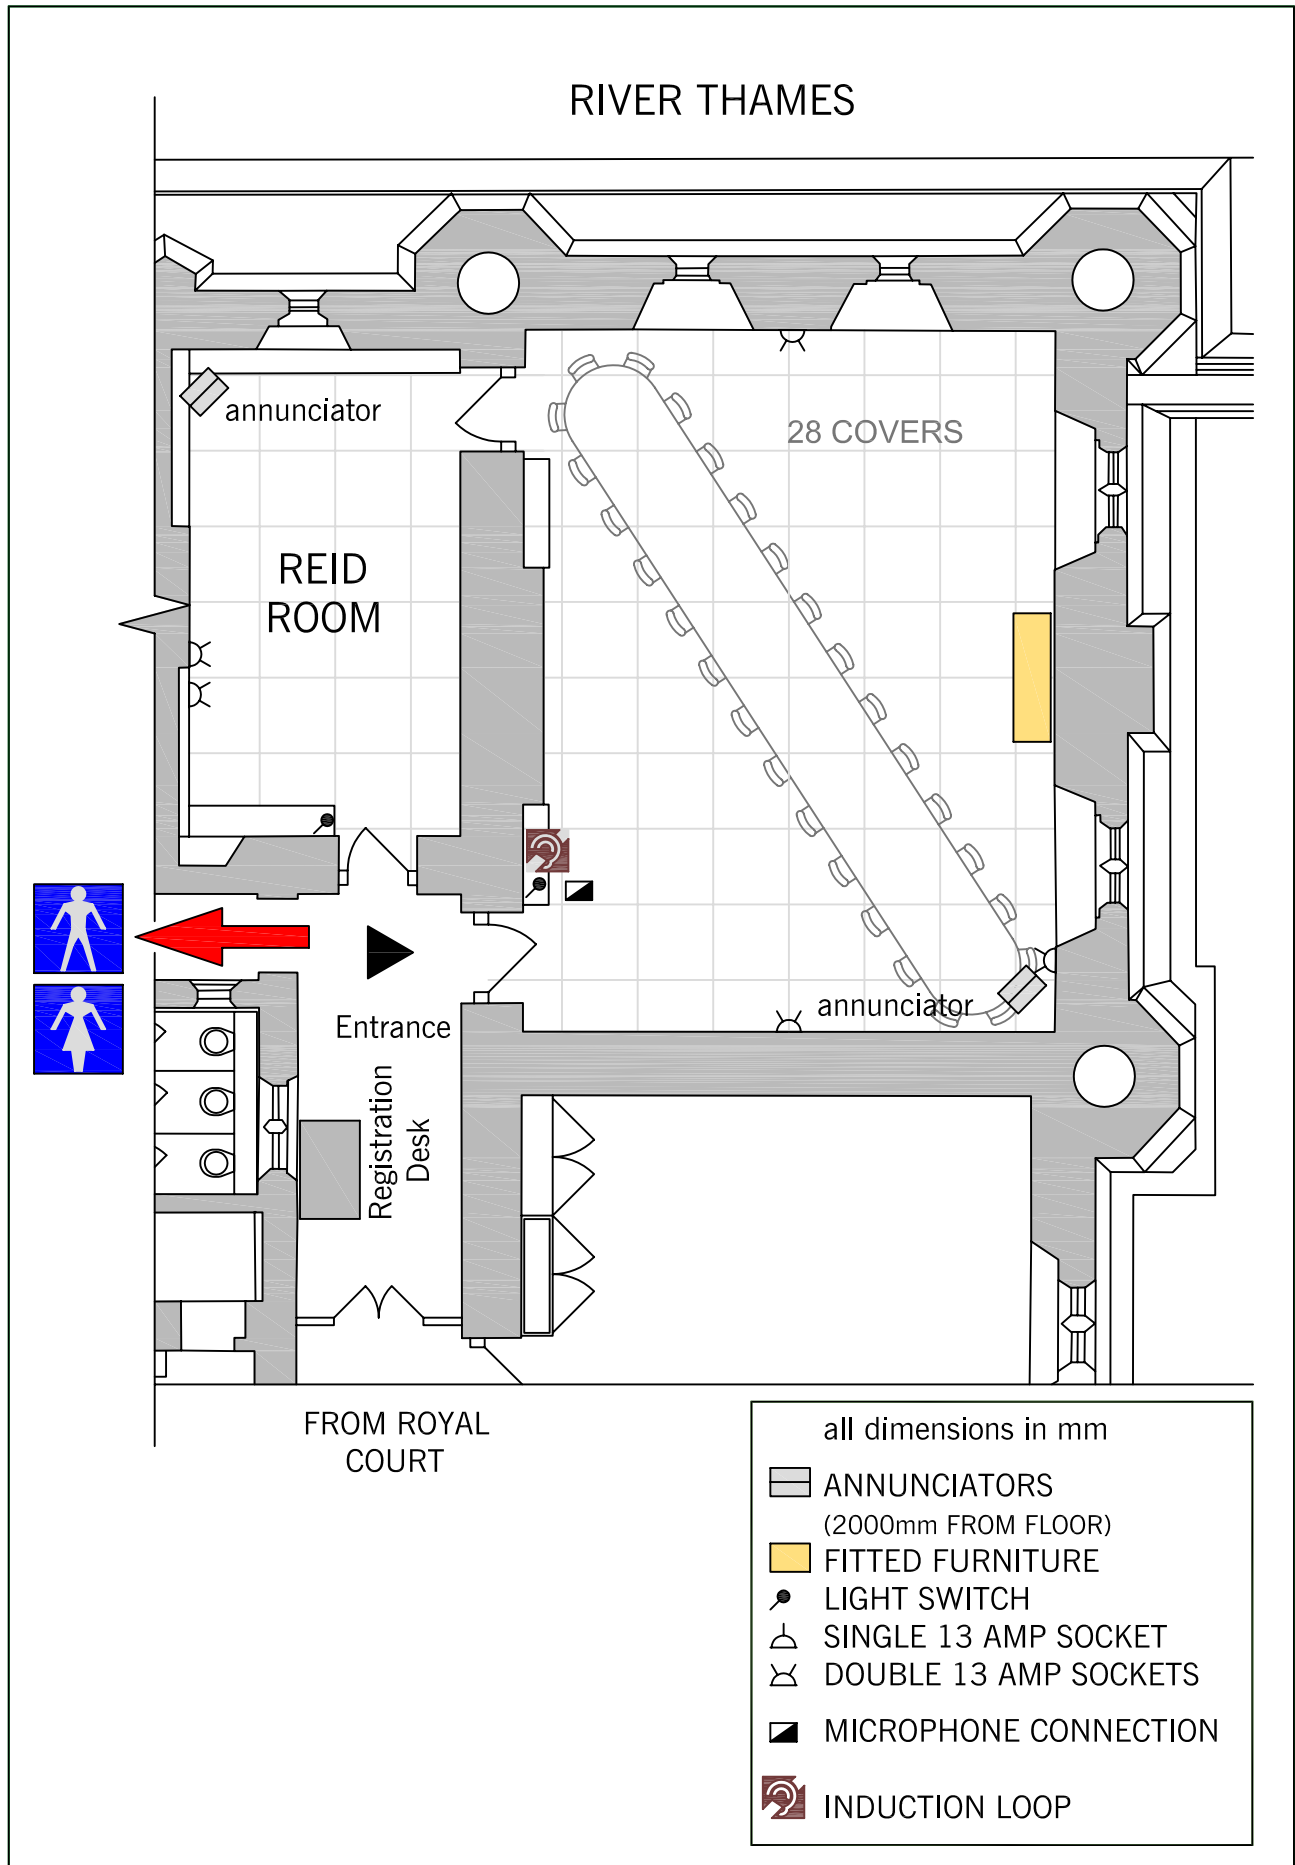

# The Attlee Room - Lunch and Dinner

area 67.07 square meters