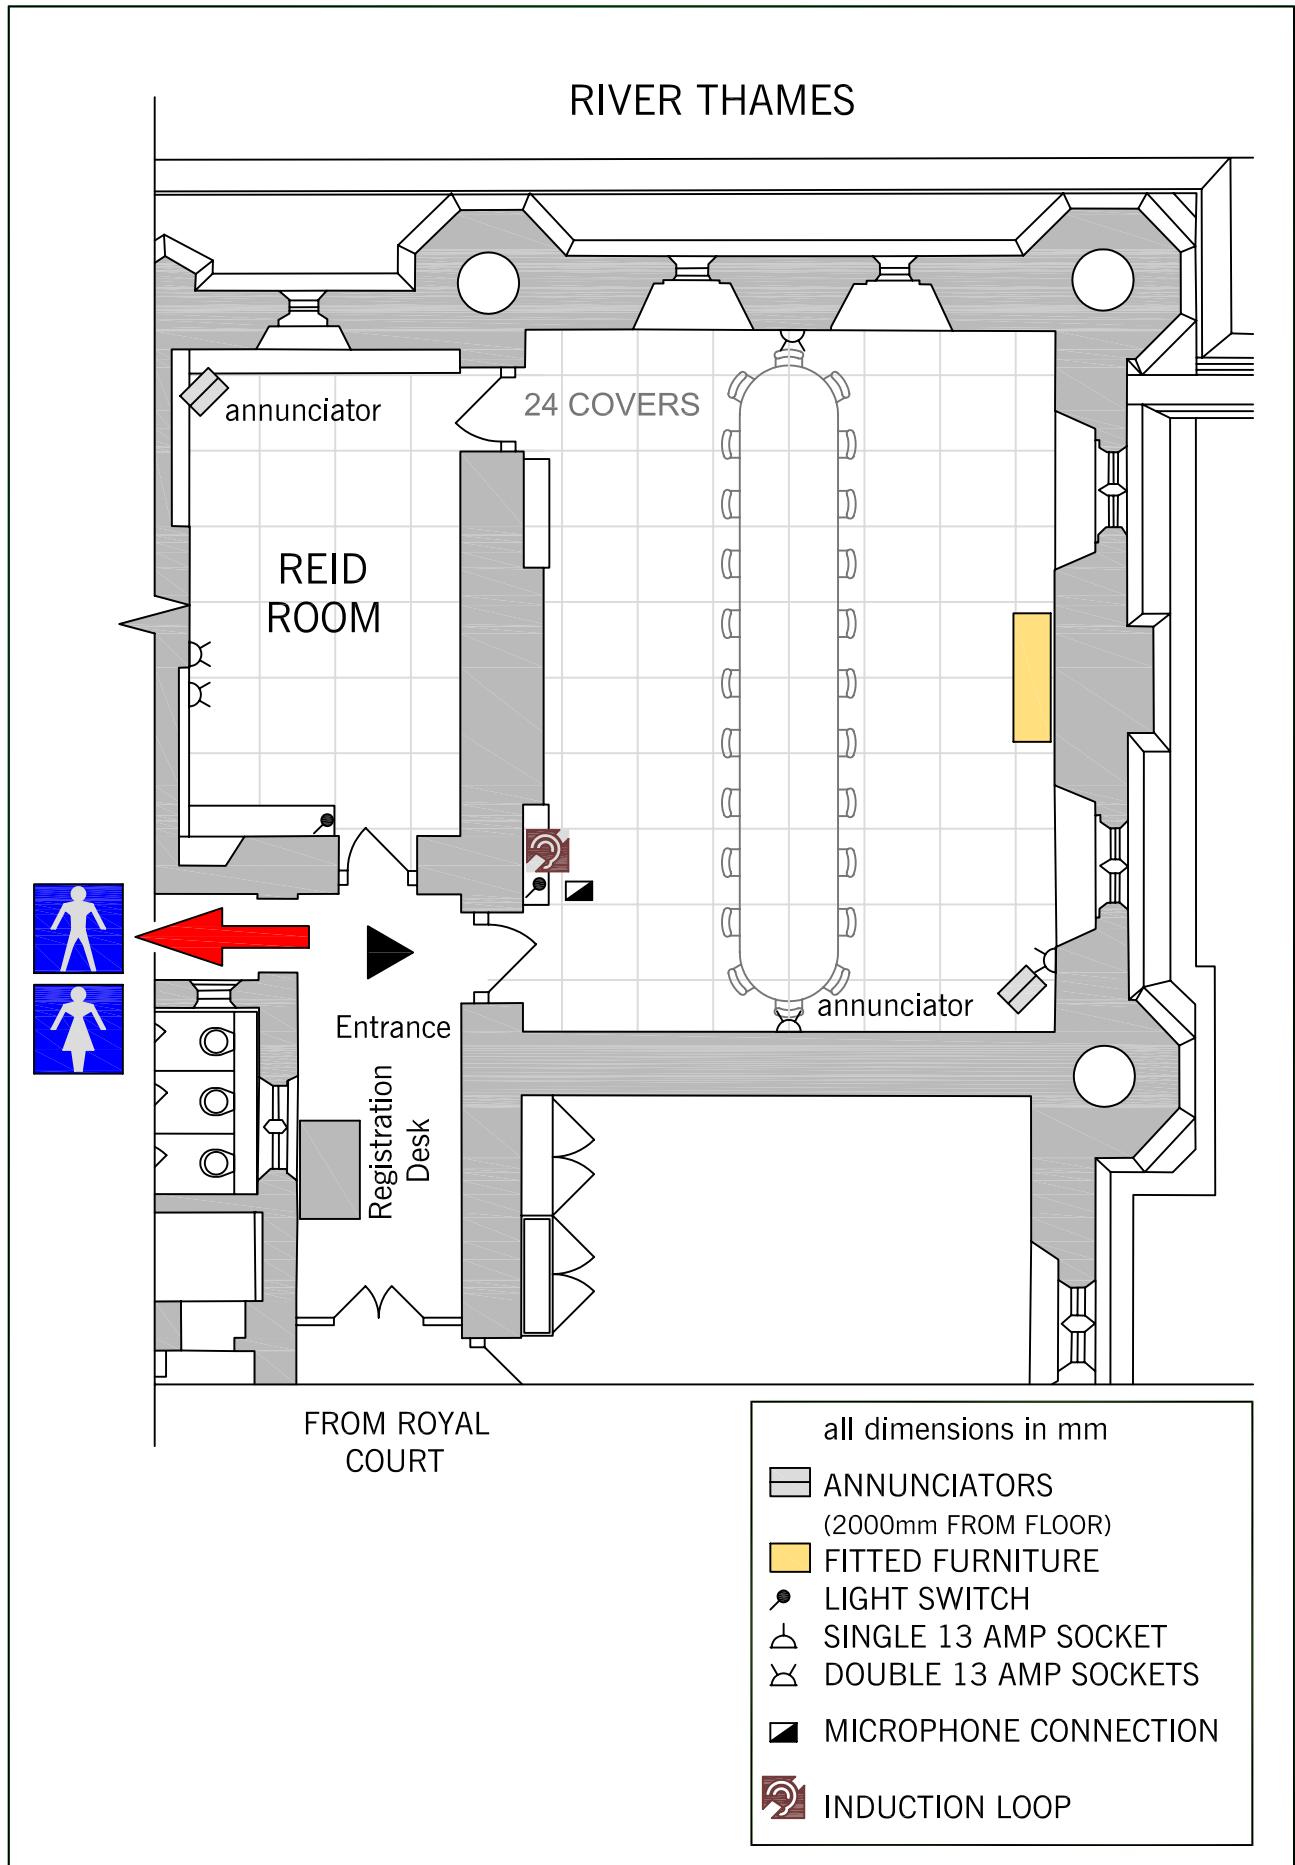

The Attlee Room - Lunch and Dinner

area 67.07 square meters