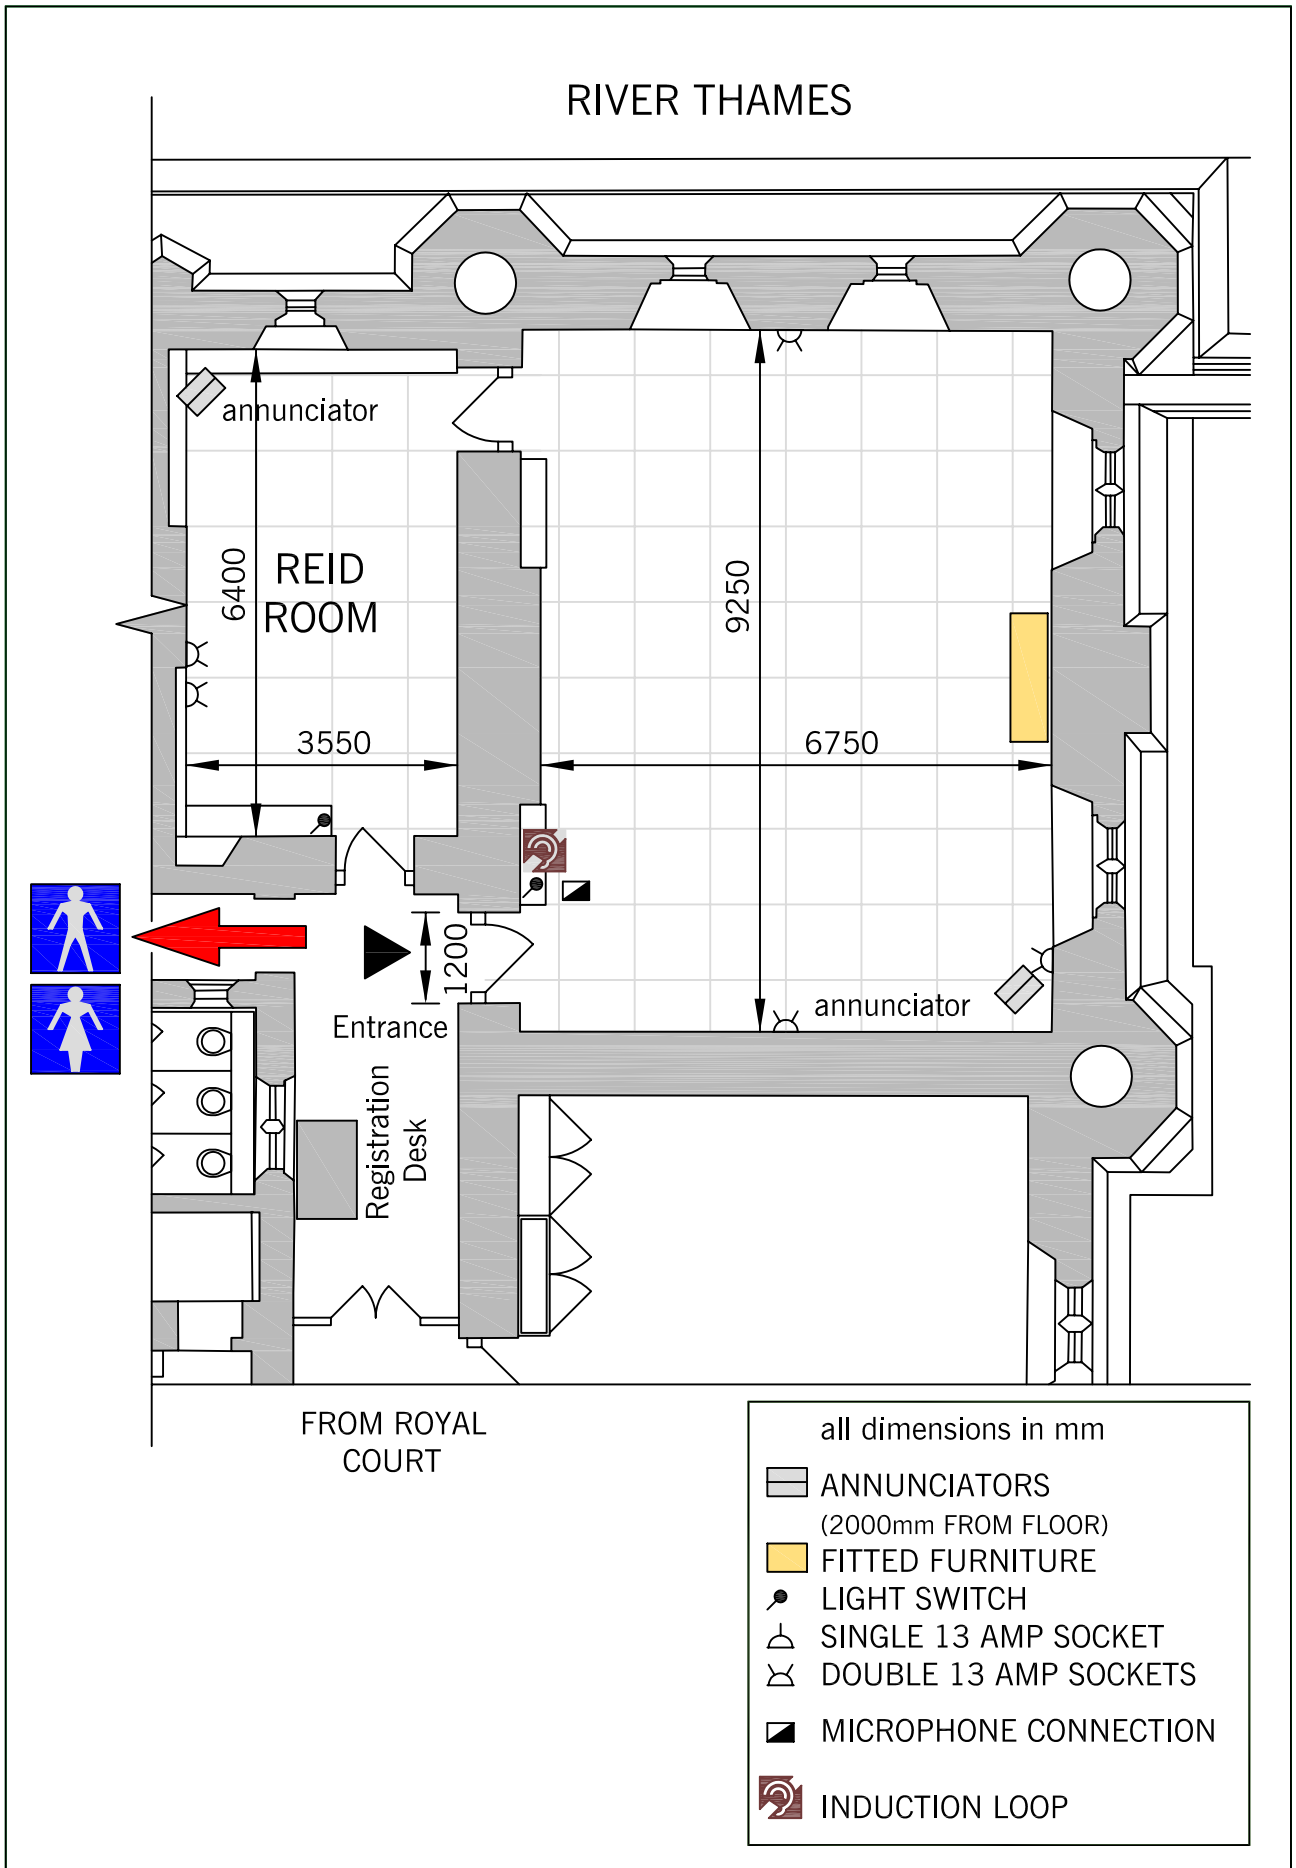

The Attlee Room

area 67.07 square meters