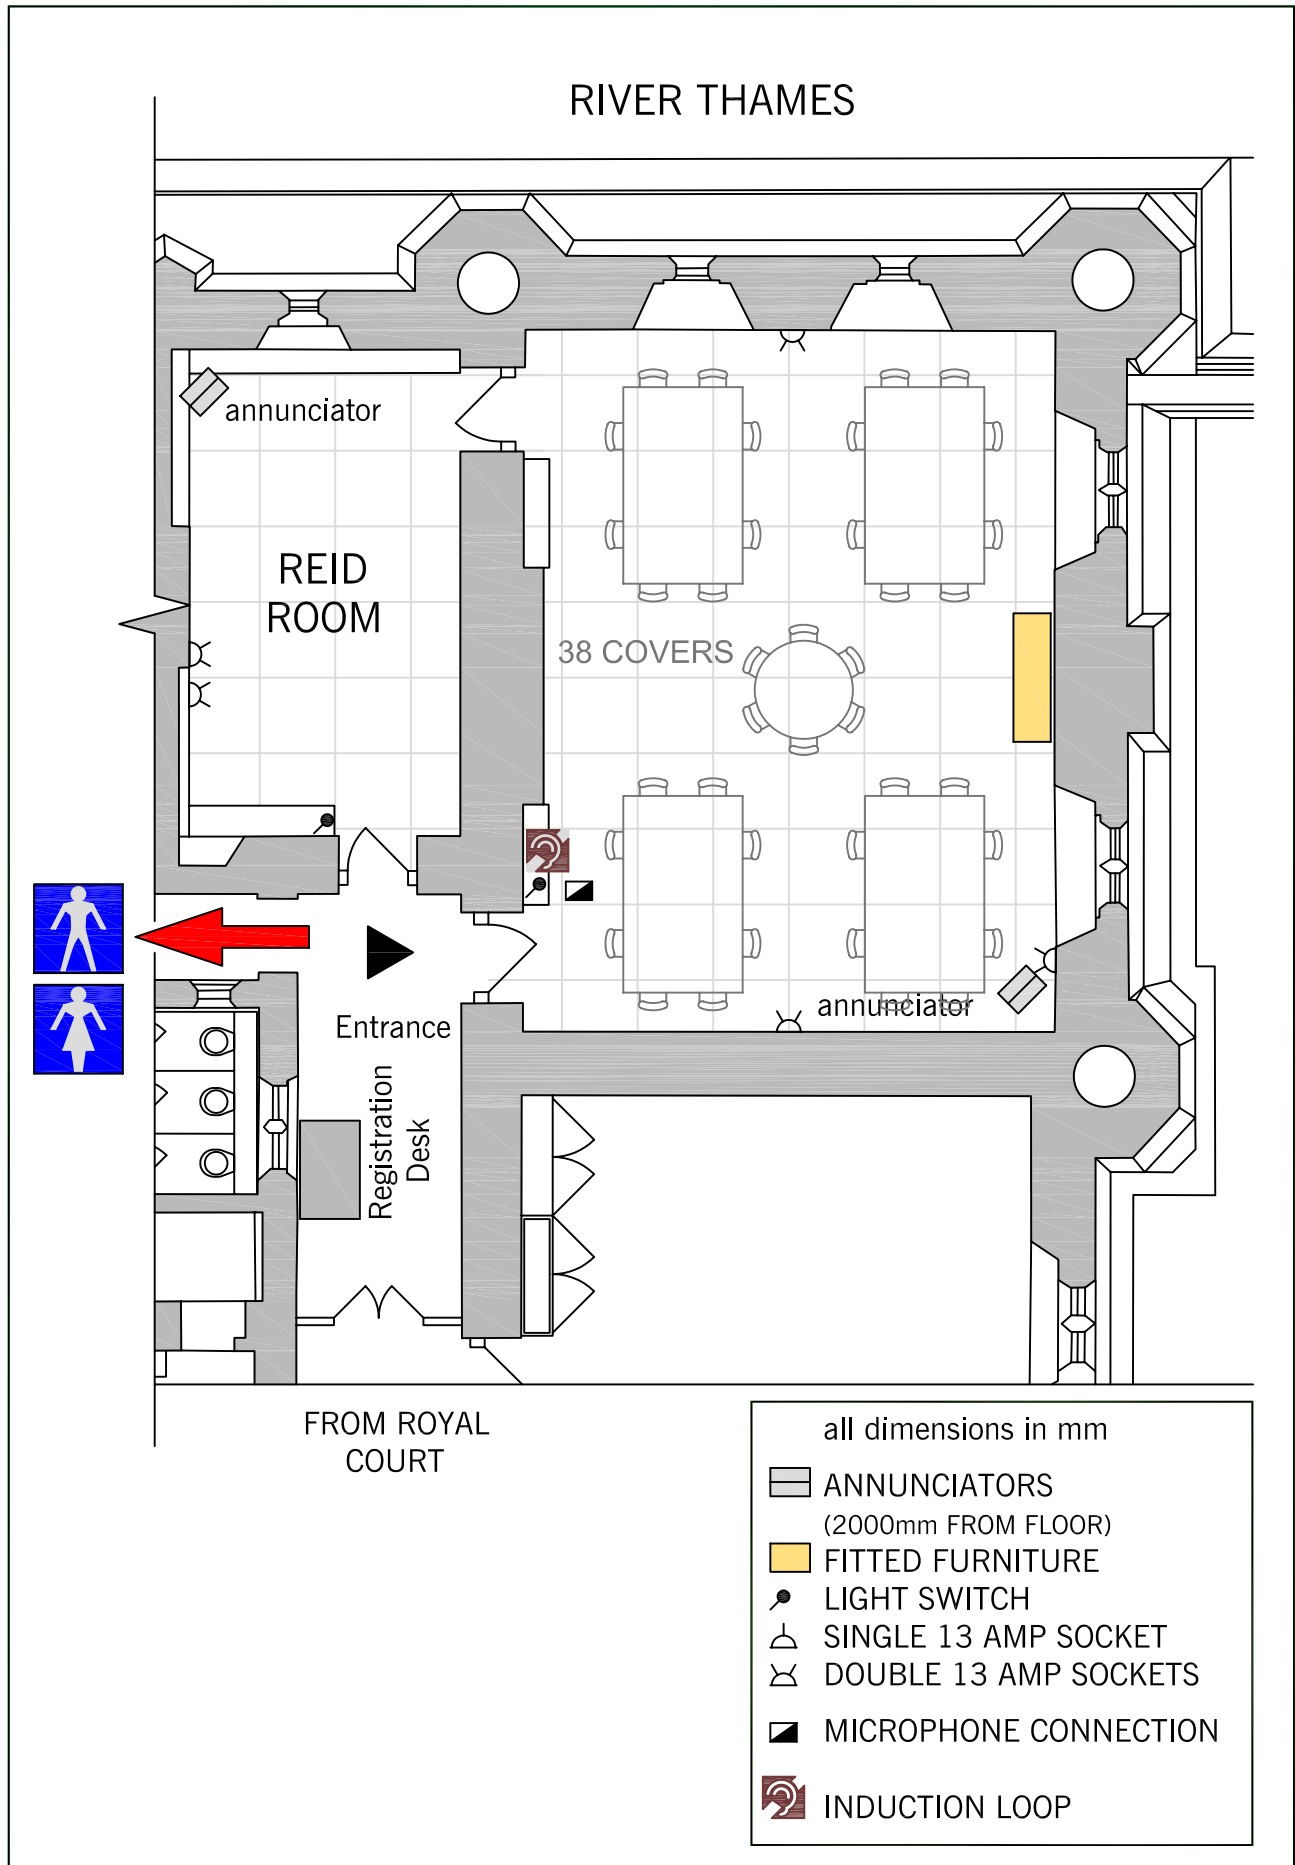

The Attlee Room - Lunch and Dinner

area 67.07 square meters