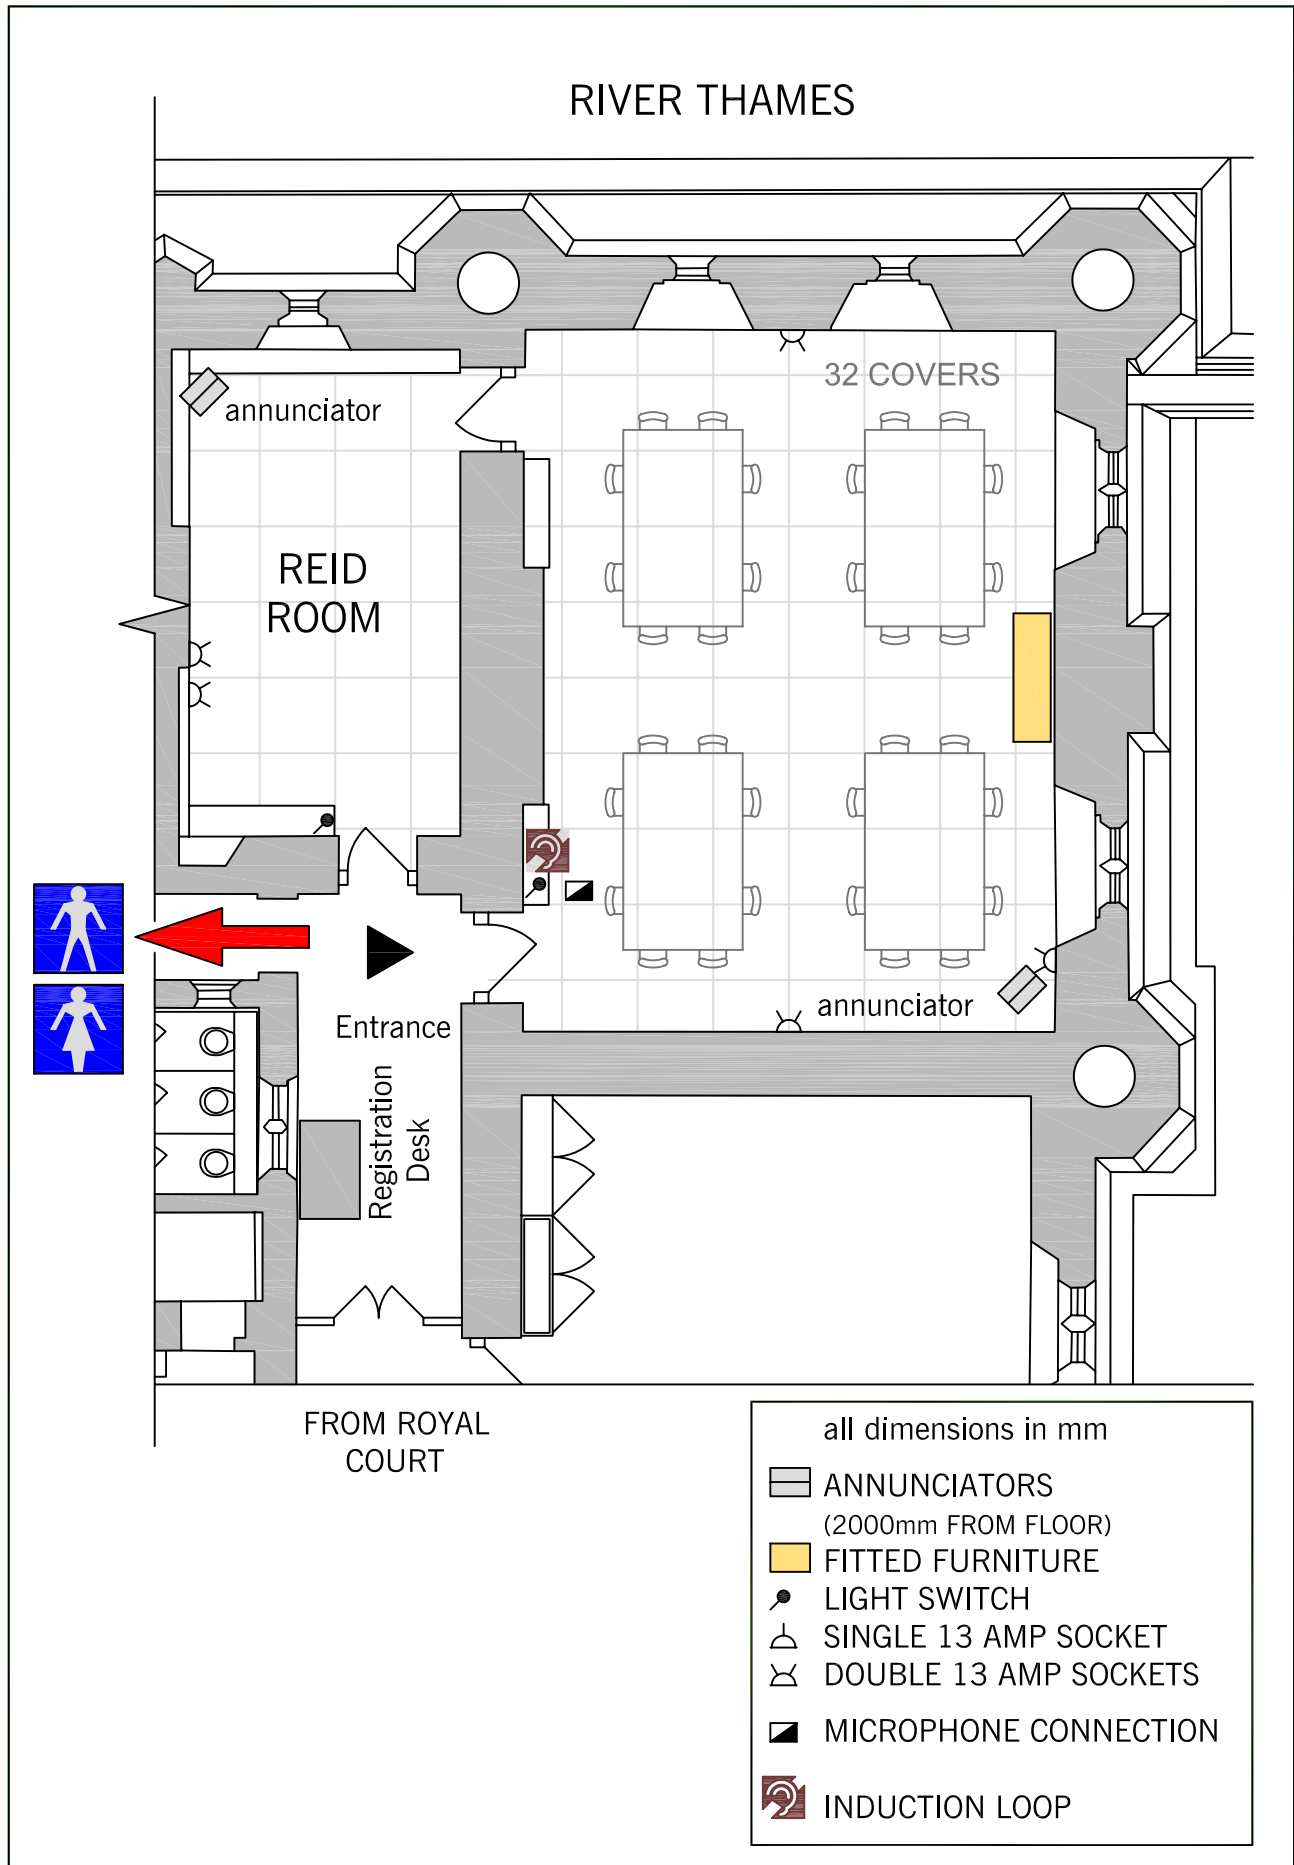

The Attlee Room - Lunch and Dinner

area 67.07 square meters