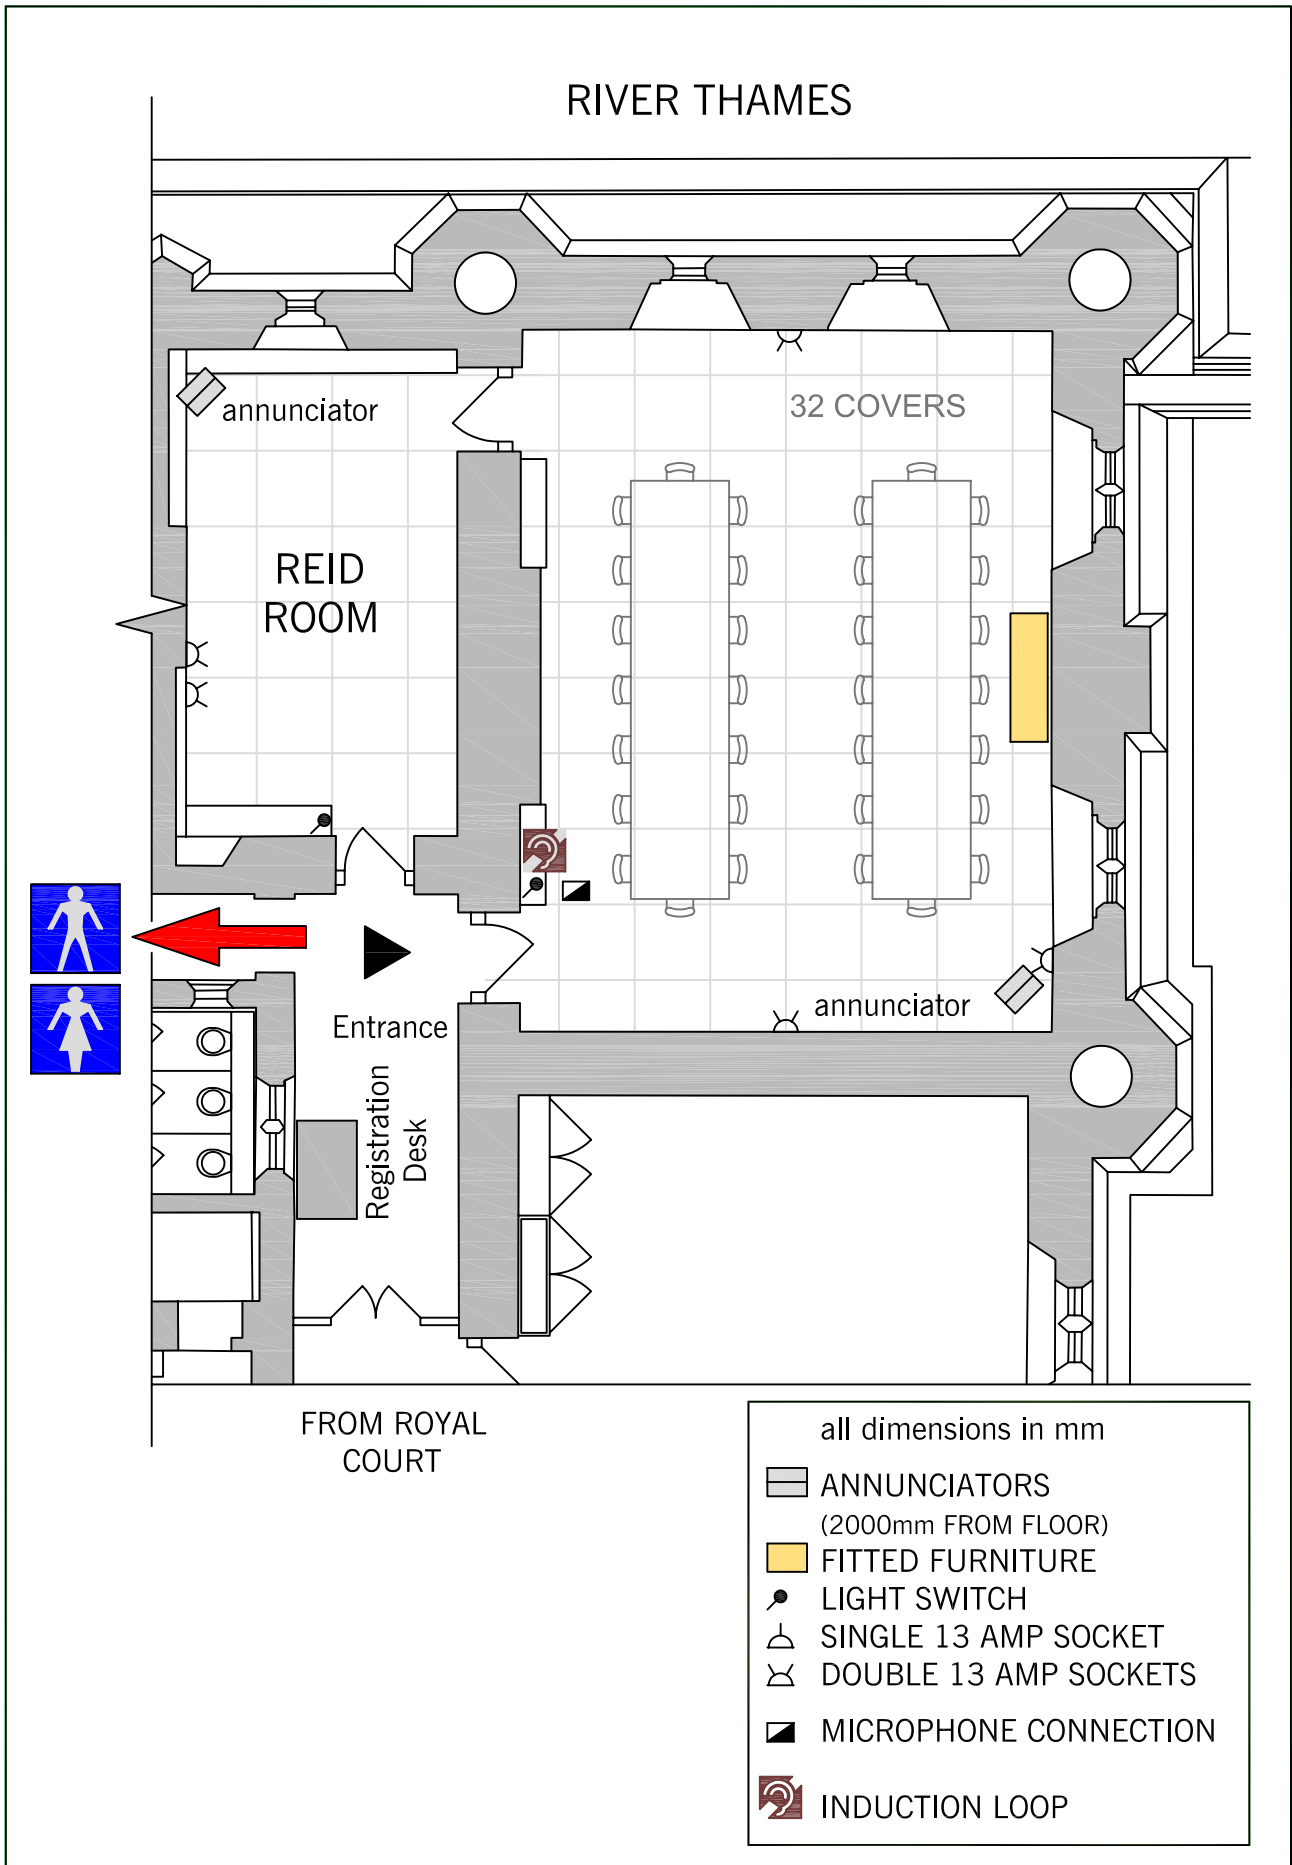

The Attlee Room - Lunch and Dinner

area 67.07 square meters