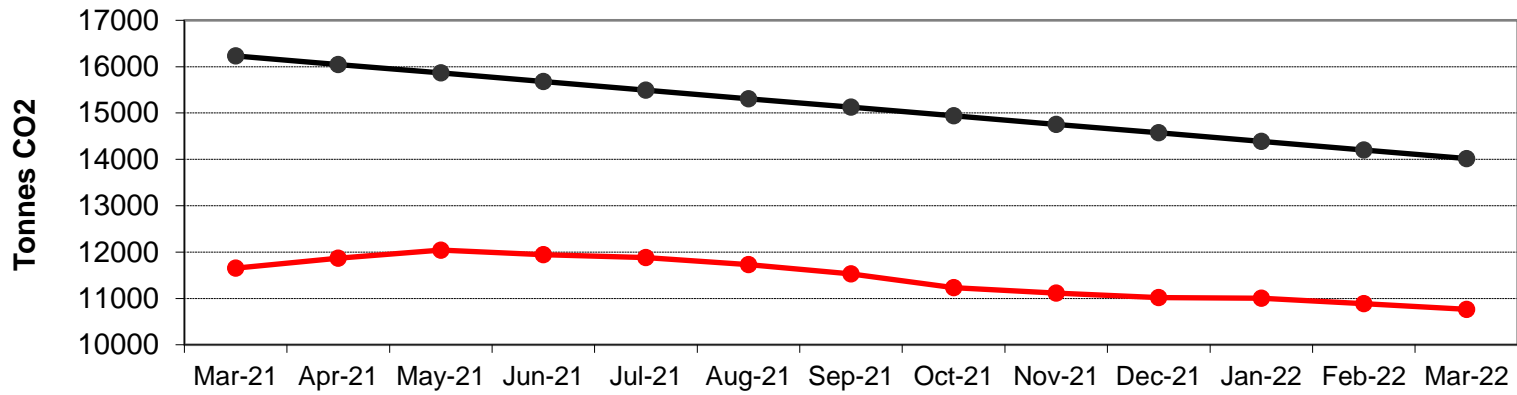

Carbon Dioxide - 12 month rolling average

Carbon Target

v