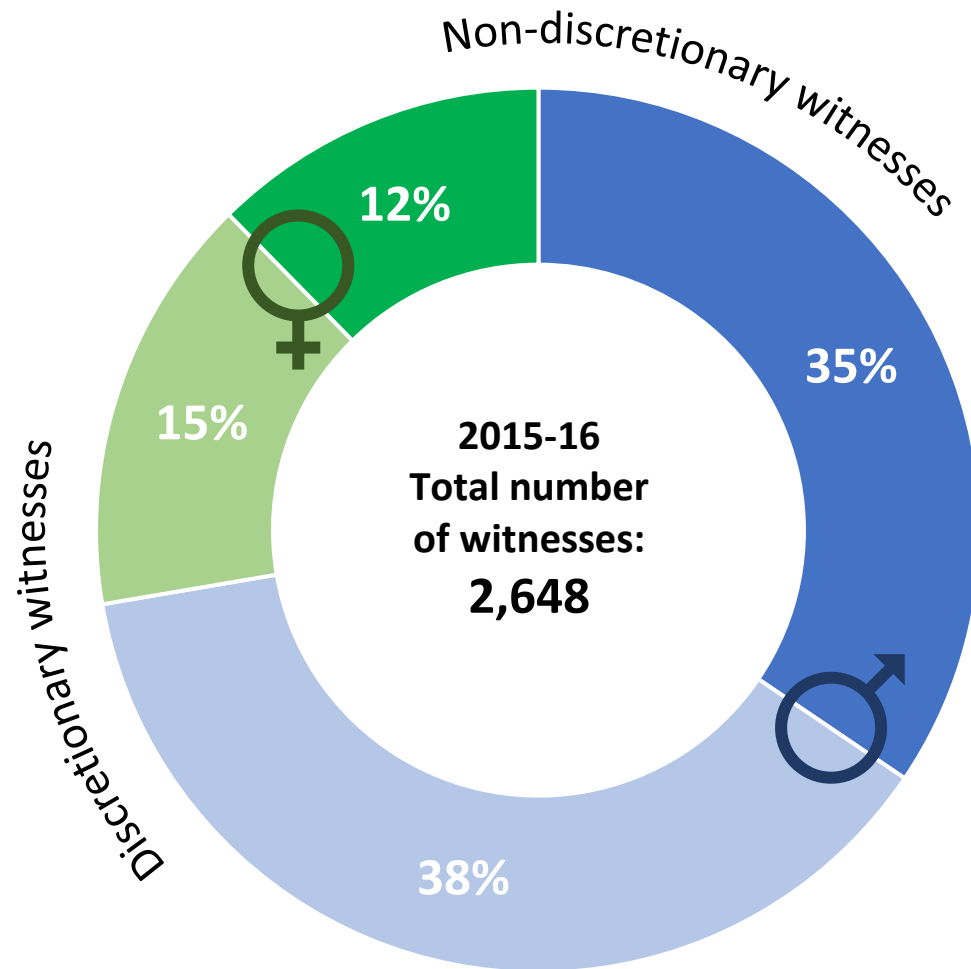

Witness gender diversity

	Total	Women		Men	
Overall	2,648	733	28%	1,915	72%
Non-discretionary	1,240	327	26%	913	74%
Discretionary	1,408	406	29%	1,002	71%

	Total	Women		Men	
Overall	3,138	895	29%	2,243	71%
Non-discretionary	1,294	307	24%	987	76%
Discretionary	1,844	588	32%	1,256	68%

	Total	Women		Men	
Overall	4,428	1,454	33%	2,974	67%
Non-discretionary	1,907	515	27%	1,392	73%
Discretionary	2,521	939	37%	1,582	63%

Up to 30 November 2018