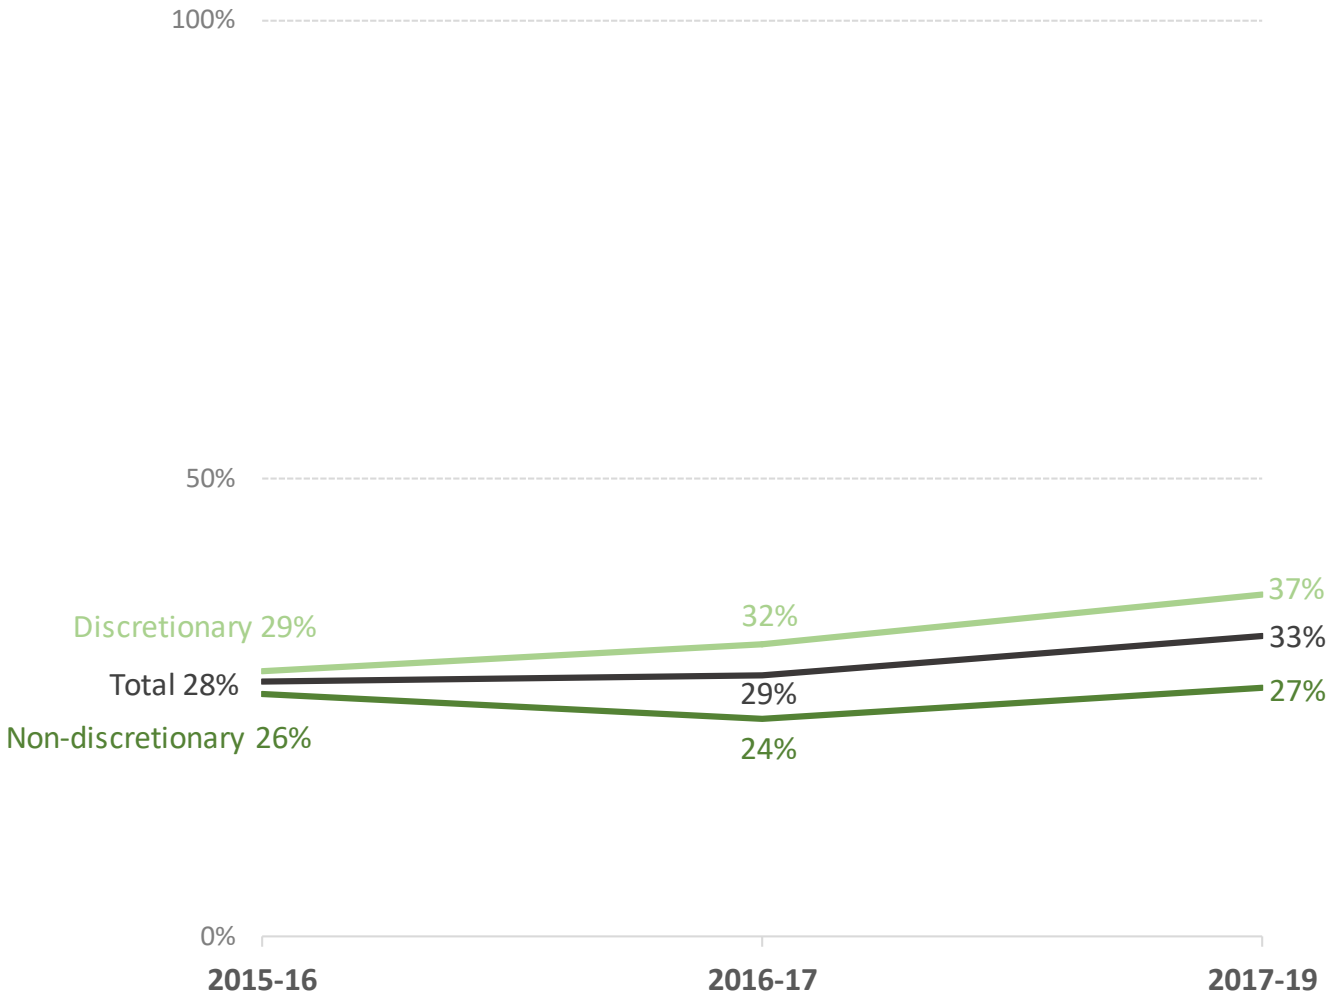

Witness gender diversity

	Total	Women		Men	
Overall	2,648	733	28%	1,915	72%
Non-discretionary	1,240	327	26%	913	74%
Discretionary	1,408	406	29%	1,002	71%

	Total	Women		Men	
Overall	3,138	895	29%	2,243	71%
Non-discretionary	1,294	307	24%	987	76%
Discretionary	1,844	588	32%	1,256	68%

	Total	Women		Men	
Overall	4,428	1,454	33%	2,974	67%
Non-discretionary	1,907	515	27%	1,392	73%
Discretionary	2,521	939	37%	1,582	63%

Up to 30 November 2018