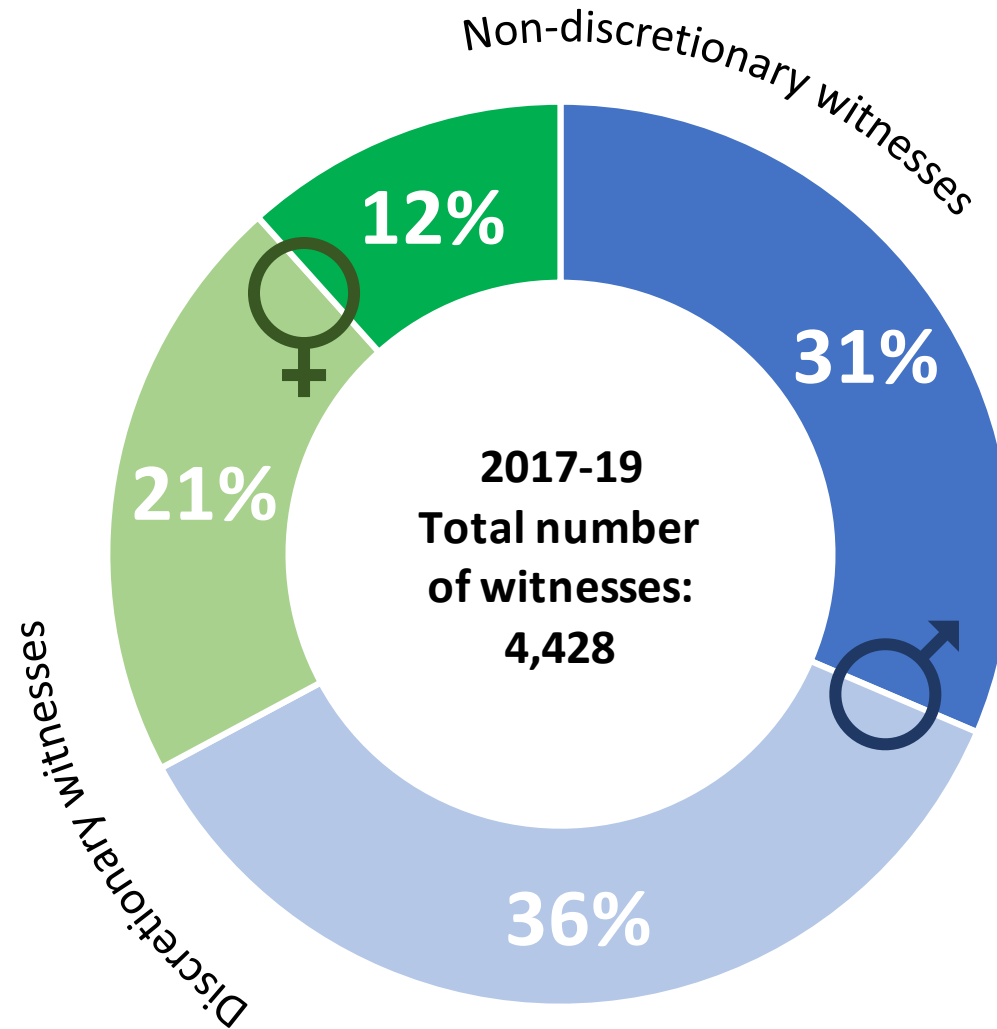

Witness gender diversity

	Total	Women		Men	
Overall	2,648	733	28%	1,915	72%
Non-discretionary	1,240	327	26%	913	74%
Discretionary	1,408	406	29%	1,002	71%

	Total	Women		Men	
Overall	3,138	895	29%	2,243	71%
Non-discretionary	1,294	307	24%	987	76%
Discretionary	1,844	588	32%	1,256	68%

	Total	Women		Men	
Overall	4,428	1,454	33%	2,974	67%
Non-discretionary	1,907	515	27%	1,392	73%
Discretionary	2,521	939	37%	1,582	63%

Up to 30 November 2018