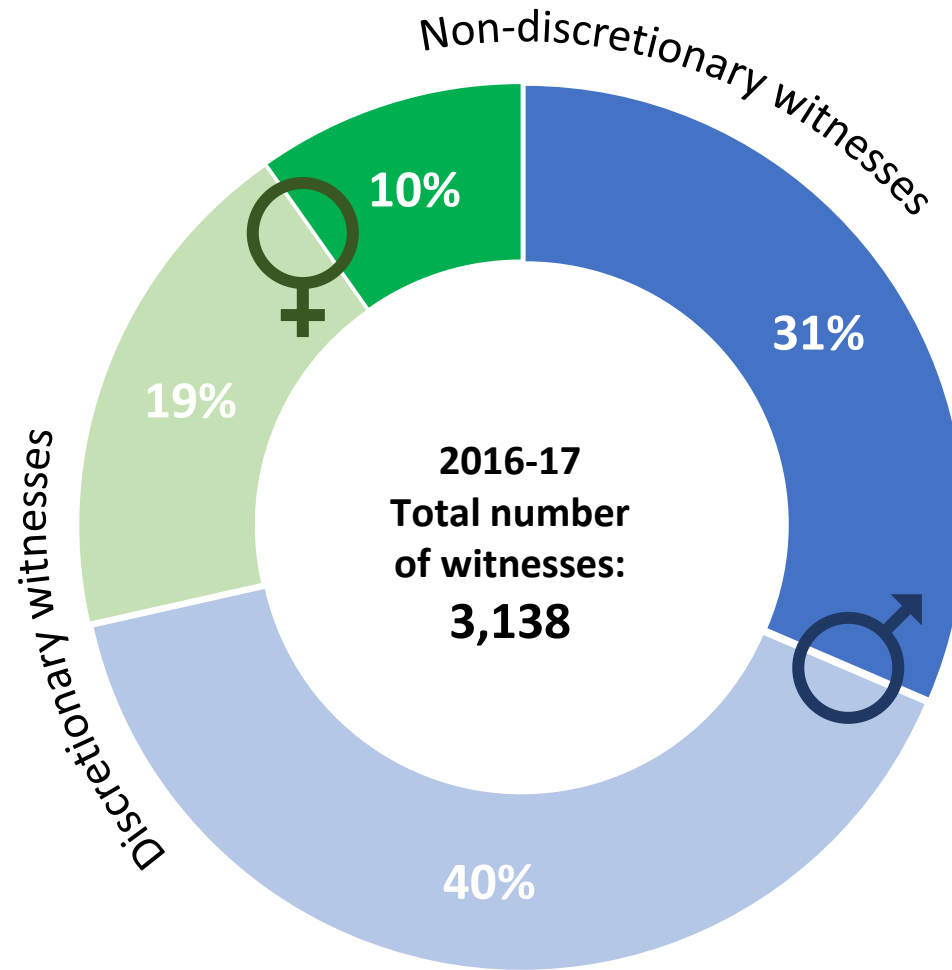

Witness gender diversity

	Total	Women		Men	
Overall	2,648	733	28%	1,915	72%
Non-discretionary	1,240	327	26%	913	74%
Discretionary	1,408	406	29%	1,002	71%

	Total	Women		Men	
Overall	3,138	895	29%	2,243	71%
Non-discretionary	1,294	307	24%	987	76%
Discretionary	1,844	588	32%	1,256	68%

	Total	Women		Men	
Overall	4,428	1,454	33%	2,974	67%
Non-discretionary	1,907	515	27%	1,392	73%
Discretionary	2,521	939	37%	1,582	63%

Up to 30 November 2018