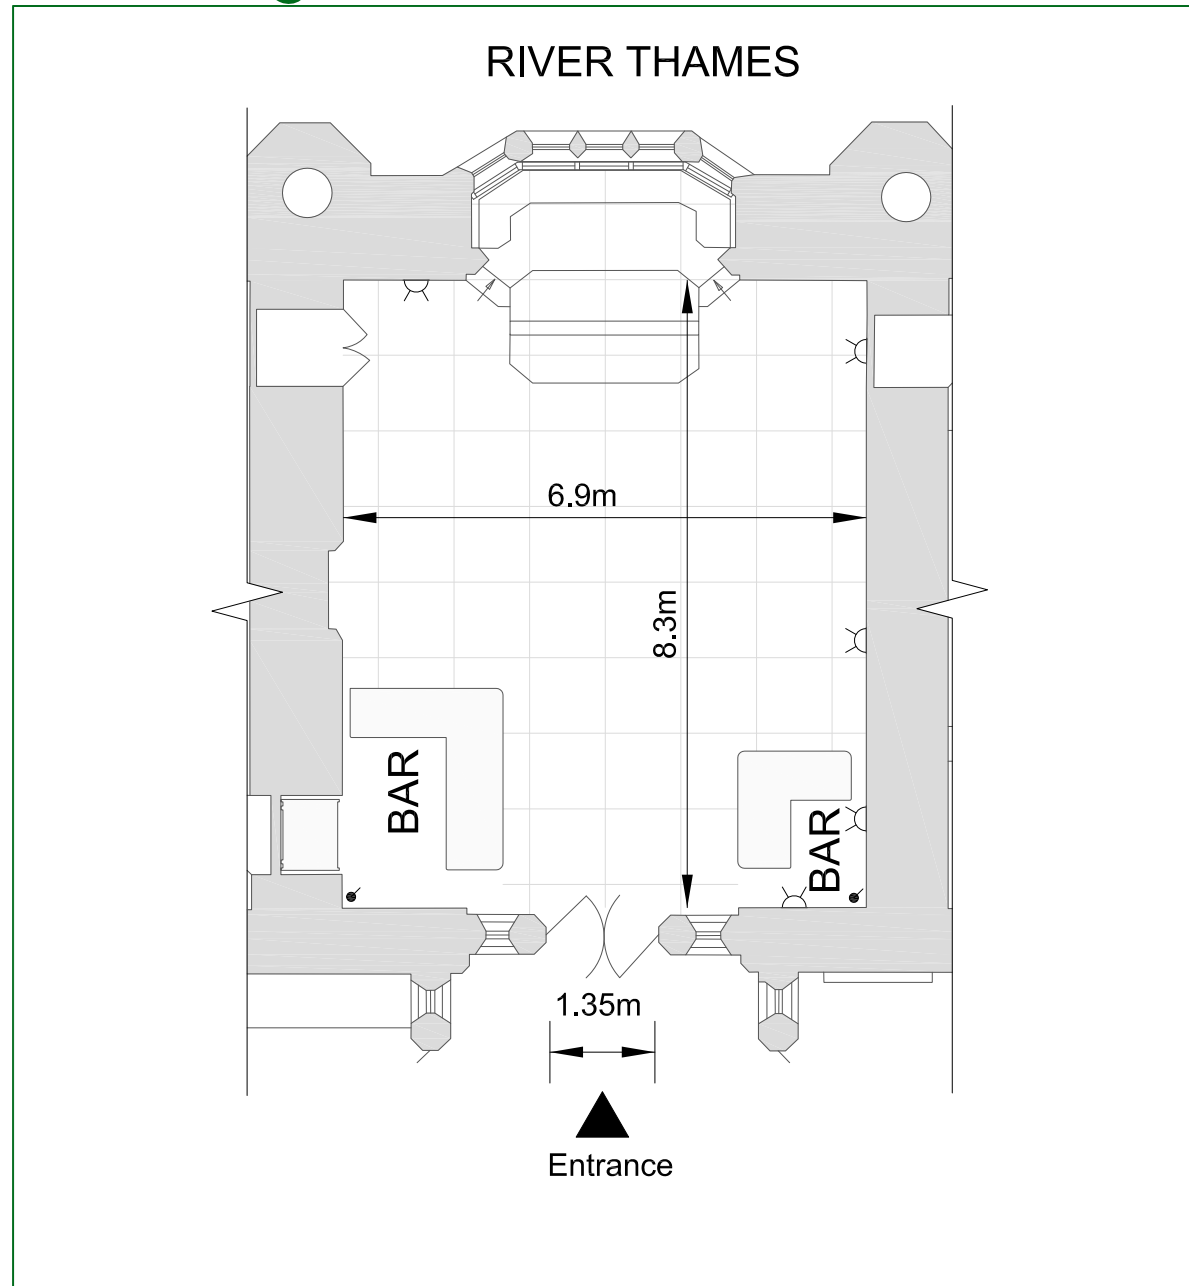

The Pugin Room

area 57.9 square metres